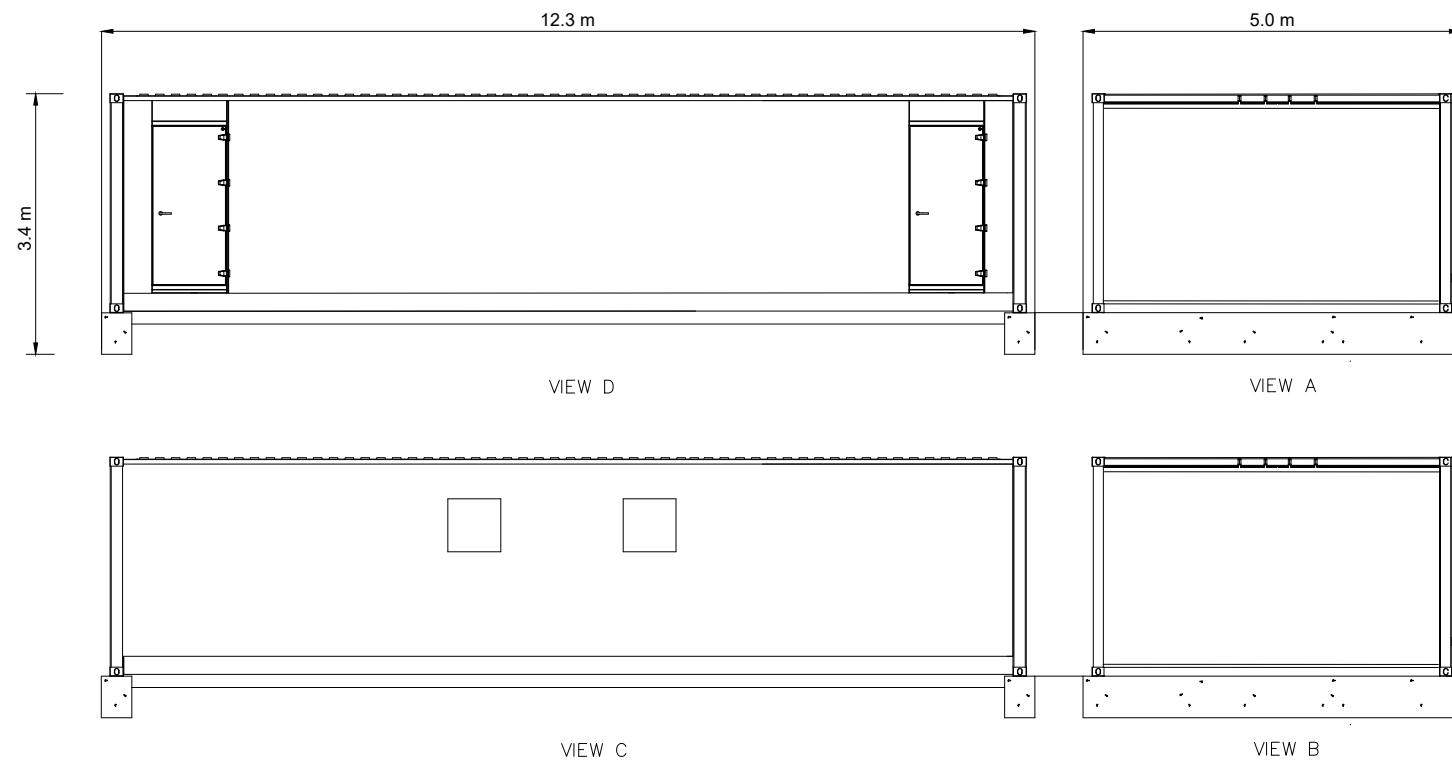

Indicative Control Room Design

Symbols

Notes

- 1. Print in colour.

Revision	Description	Drawn	Ch'kd	App'd	Date

Project Name
Stalybridge 150MW Battery Storage

Address
Printworks Rd, Heryod, Stalybridge
SK15 3DA

Drawing N#
Drawing 2-5

Drawing Title
Control Room Elevations

Zenobe Energy Limited
First Floor - Burdett House 15-16 Buckingham Street,
London, WC2N 6DU
020 3912 7853
contact@zenobe.com

Drawing Status
Final for Planning Submission

Drawn	YG	Checked	JH	Approved	SW
-------	----	---------	----	----------	----

Scale	NTA	Size	A3	Date	09/12/2022
-------	-----	------	----	------	------------

Drawing Name
STAY2-PLA-GA-08